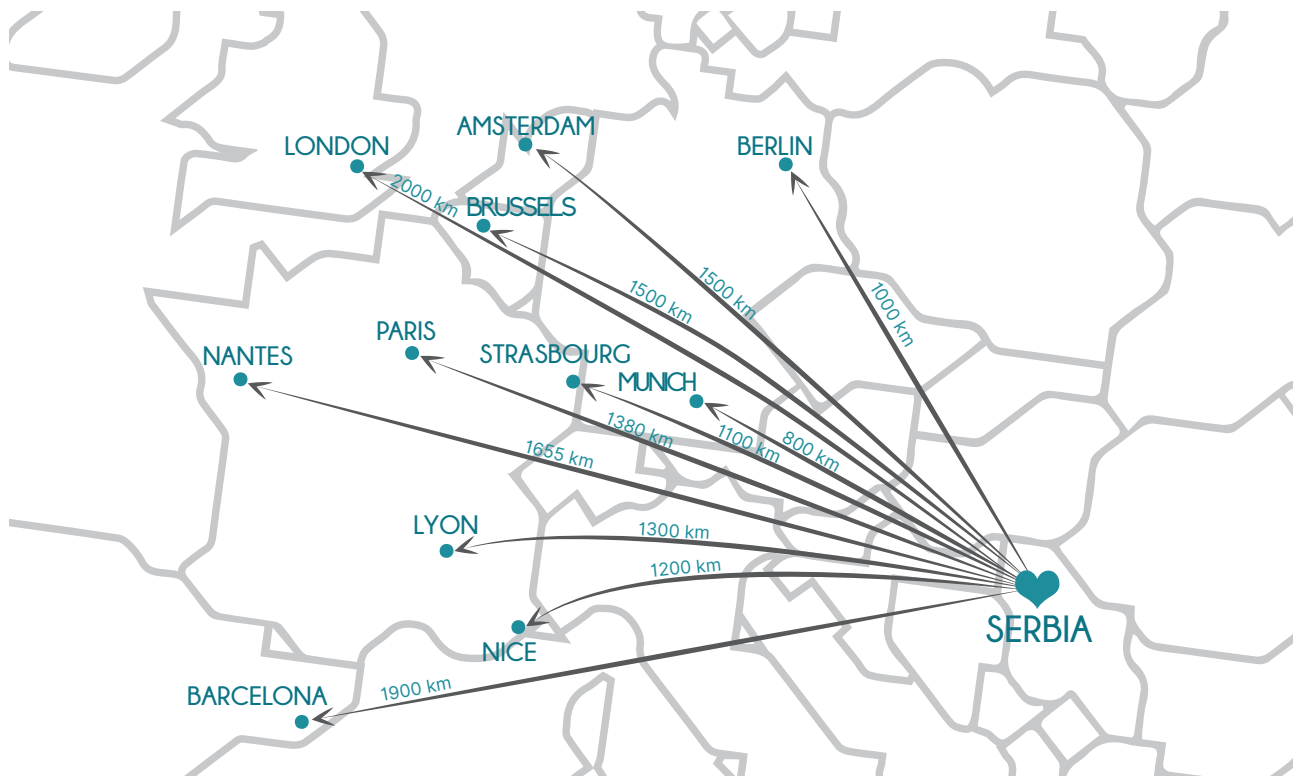

HEART SHAPED TINS

90x90	mm	
90x90x25	mm	Two Pieces Tins
205x190x40	mm	Two Pieces Tins
235x235	mm	

TRAY

304x234	mm	
357x272	mm	
362x245	mm	Wavy Tins
315x215	mm	
Ø 400	mm	

CONICAL TINS

130x165x160	mm
130x165x140	mm
90x120x105	mm